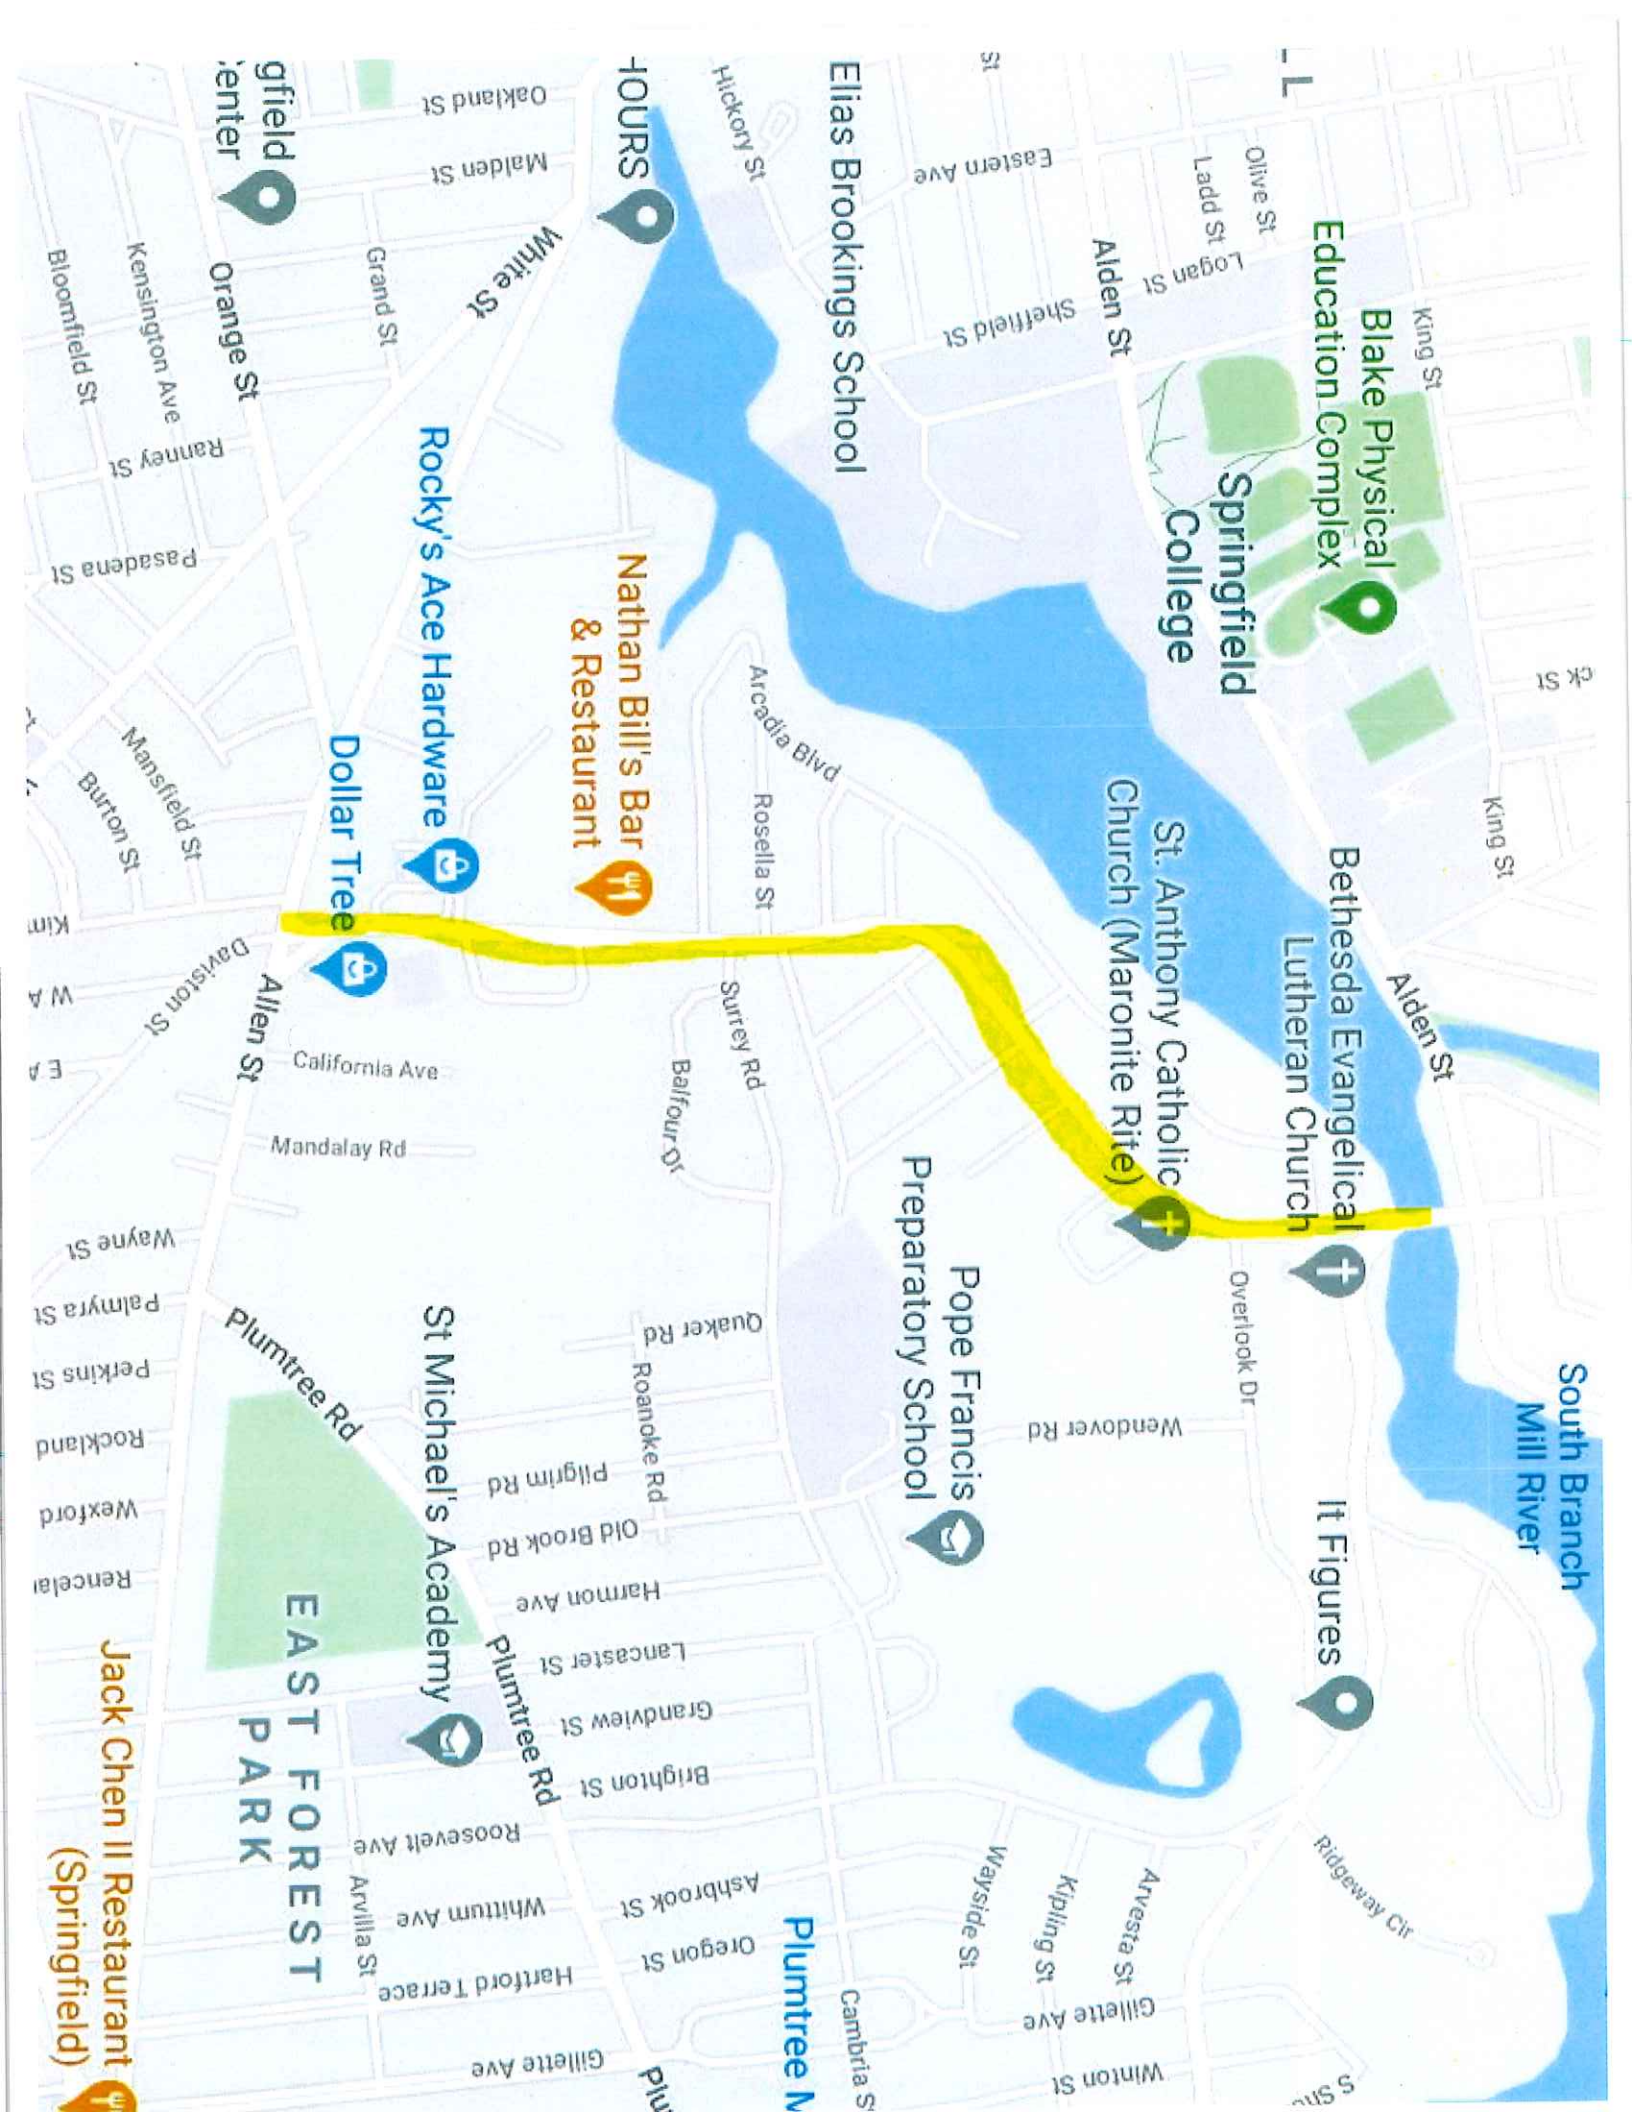

Locust Market

Miranda Auto Body  
Auto body shop

Mill St

Winding Path Tendai  
Buddhist Sangha

Boutique of Praise  
Clothing store

Victor's Tires & Rims  
Tire shop

Locust St

Marengo Park

Bellevue Ave

Laverne St

Leyfred Terrace

Dickinson St

Jonny Appieseed Park

Hancock

South Branch Mill River

Blake Physical Education Complex

Nathan Bill's Bar & Restaurant

Rocky's Ace Hardware

Dollar Tree

Springfield Center

Orange St  
Kensington Ave  
Bloomfield St

Mansfield St  
Burton St

Wayne St  
Palmyra St  
Perkins St  
Rockland  
Wexford  
Rencela

Roosevelt Ave  
Whittum Ave  
Arvilla St  
Hartford Terrace  
Gillette Ave

Hickory St

Eastern Ave  
Sheffield St  
Alden St

Arceida Blvd  
Rosella St

Surey Rd  
Balfour St

Quaker Rd  
Roanoke Rd  
Pilgrim Rd  
Old Brook Rd  
Harmon Ave