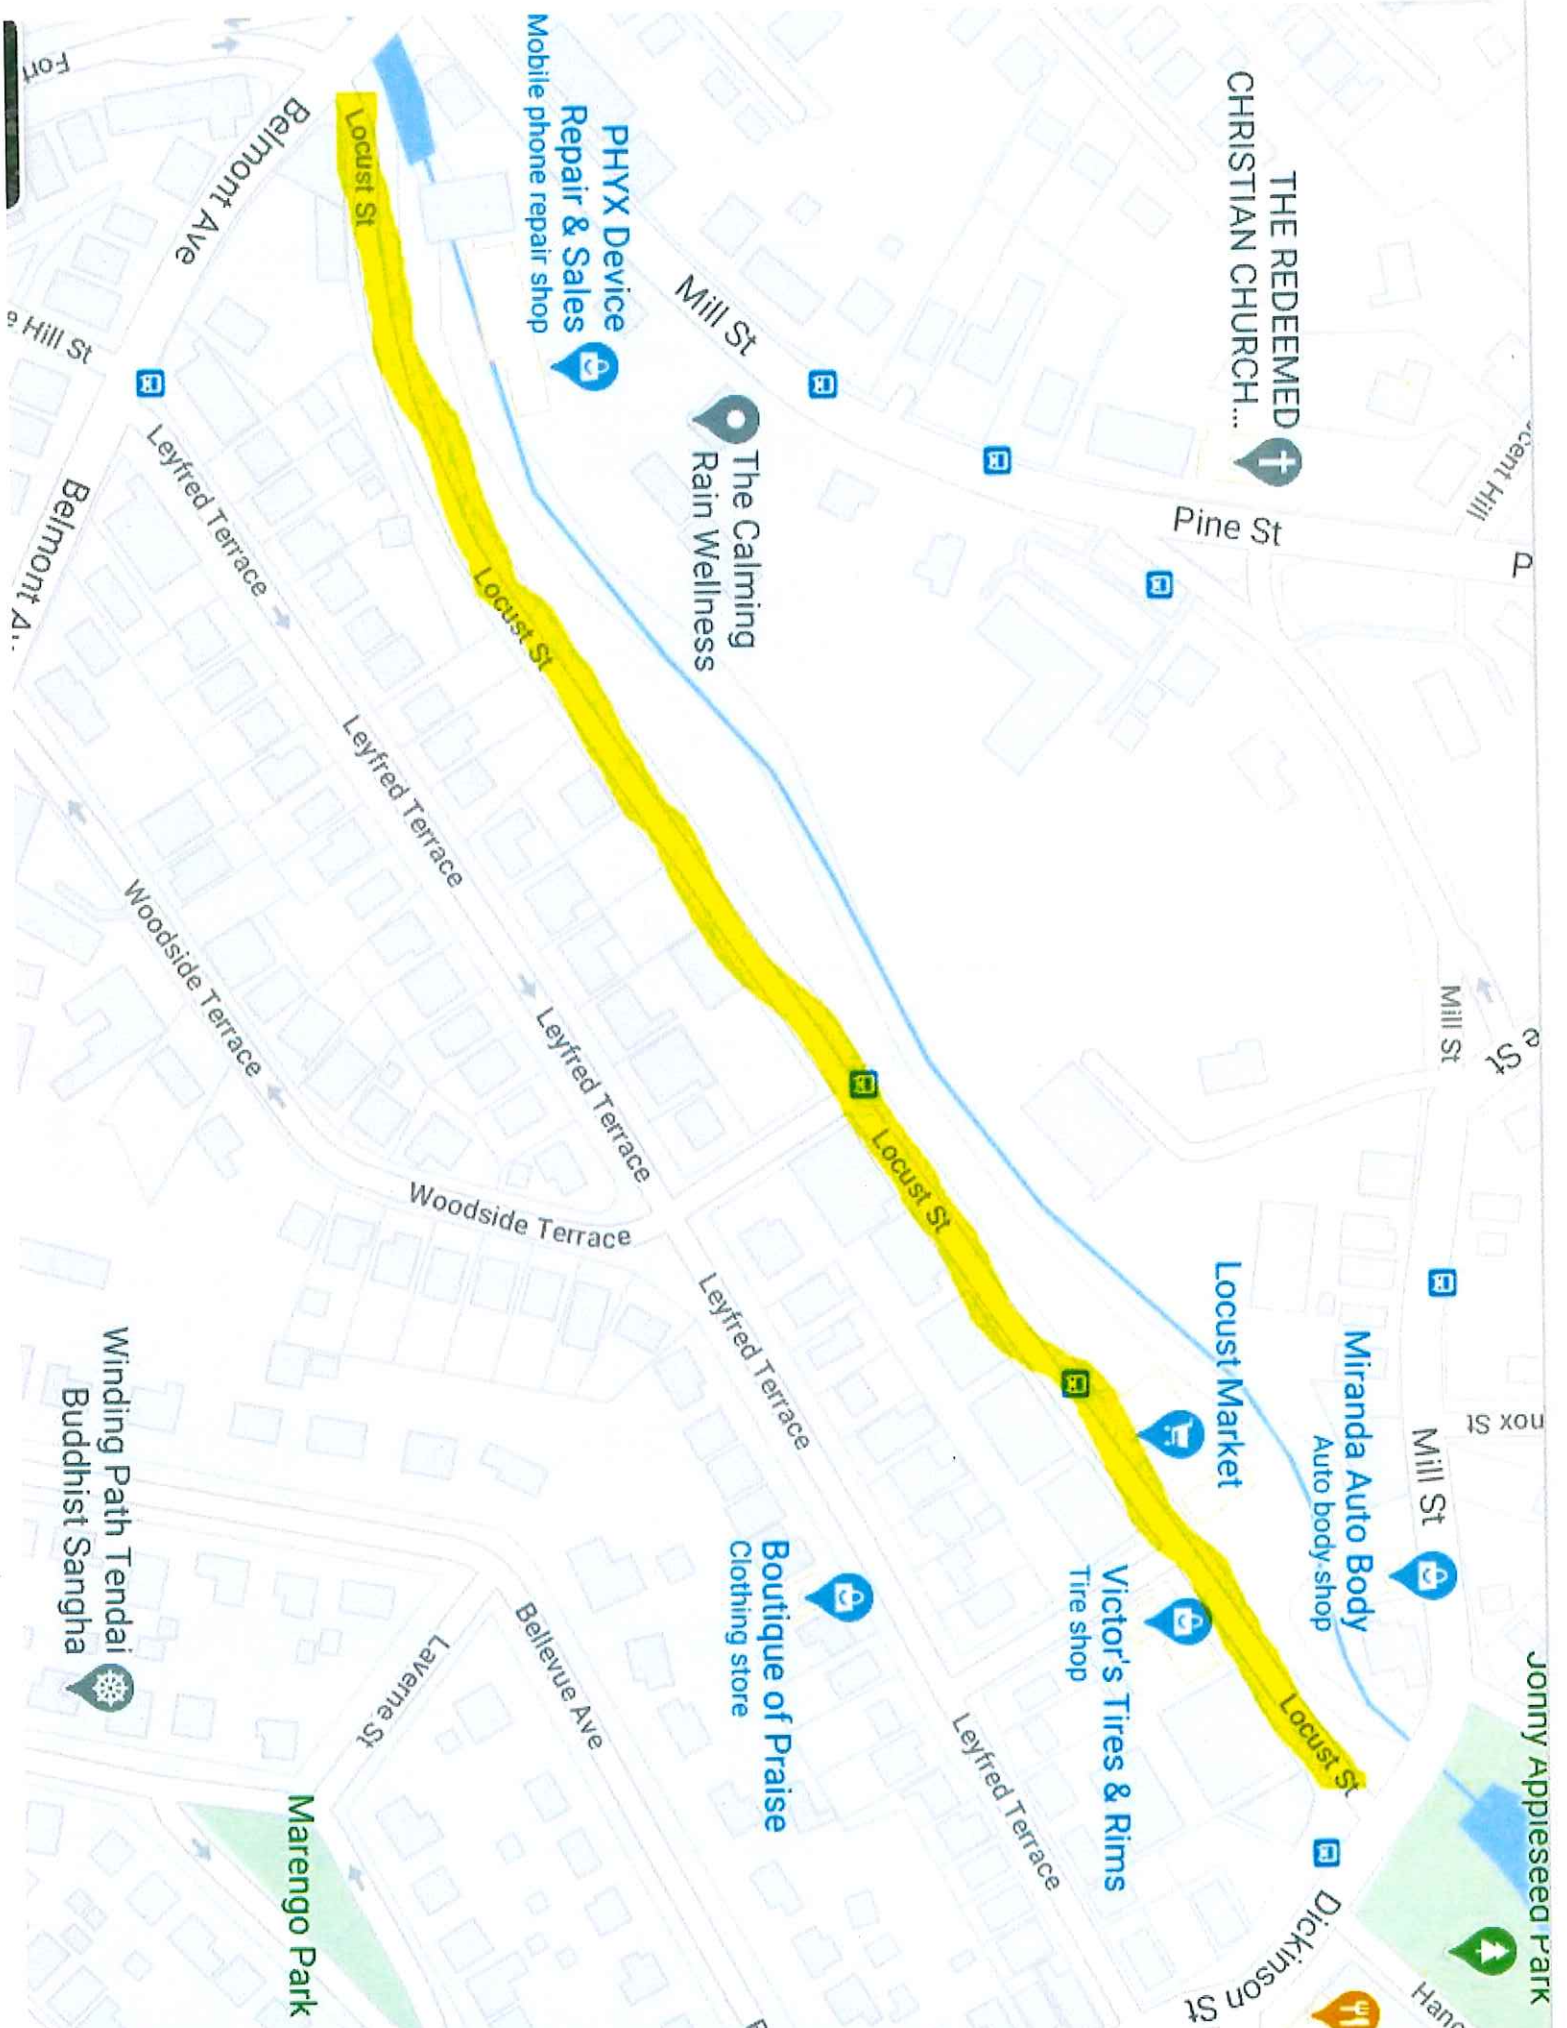

THE REDEEMED
CHRISTIAN CHURCH...

PHYX Device
Repair & Sales
Mobile phone repair shop

The Calming
Rain Wellness

Pine St

Belmont Ave

Locust St

Mill St

Leyfred Terrace

Locust St

Leyfred Terrace

Woodside Terrace

Leyfred Terrace

Woodside Terrace

Leyfred Terrace

Locust St

Locust Market

Miranda Auto Body
Auto body shop

Mill St

Winding Path Tendai
Buddhist Sangha

Boutique of Praise
Clothing store

Victor's Tires & Rims
Tire shop

Locust St

Marengo Park

Bellevue Ave

Laverne St

Leyfred Terrace

Dickinson St

Jonny Appieseed Park

Hancock