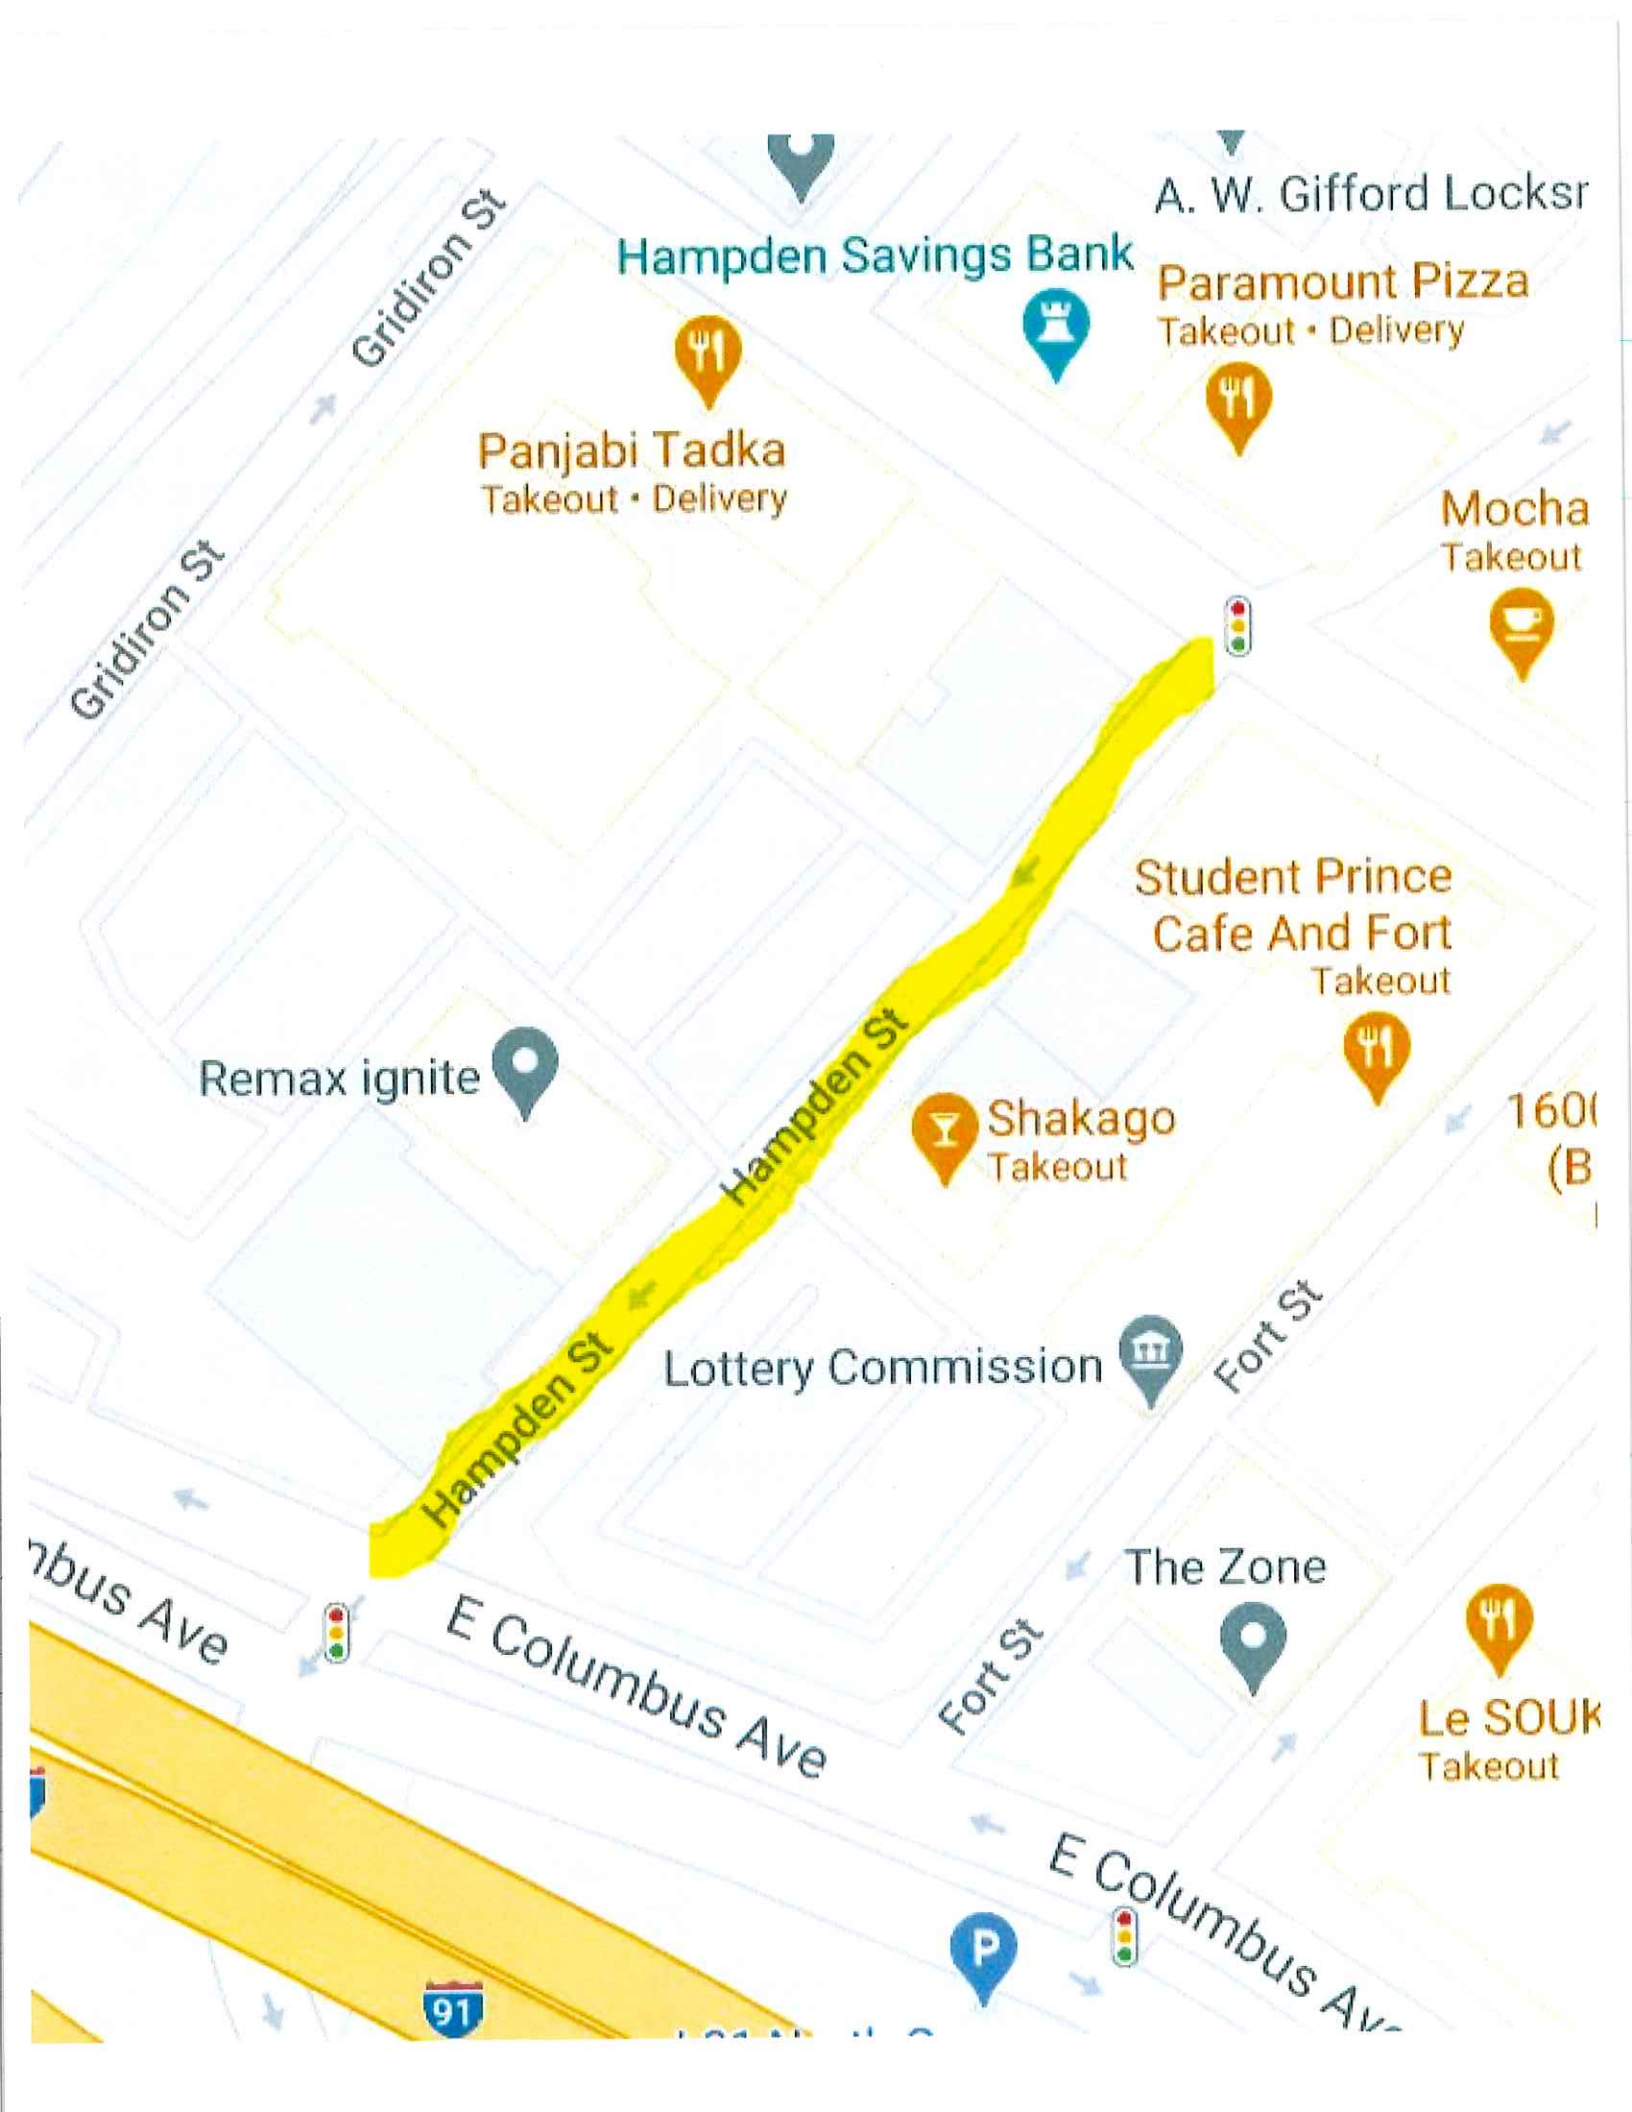

Hampden Savings Bank

A. W. Gifford Locksr

Paramount Pizza
Takeout • Delivery

Panjabi Tadka
Takeout • Delivery

Mocha
Takeout

Student Prince
Cafe And Fort
Takeout

Remax ignite

Shakago
Takeout

1600
(B)

Lottery Commission

The Zone

Le SOUK
Takeout

Gridiron St

Hampden St

Fort St

mbus Ave

E Columbus Ave

Fort St

E Columbus Ave